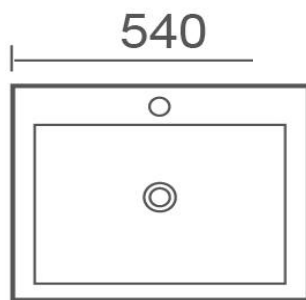

FABBRIS II

□ Gloss White
WB 5243C-II

SPECIFICATIONS

MATERIAL: Vitreous China

CAPACITY: 6.5L

MEASUREMENTS: 540 x 440 x 160mm 15.5KG

WASTE: Use 32mm with Overflow Waste (Not Supplied)

CLEANING & MAINTENANCE: