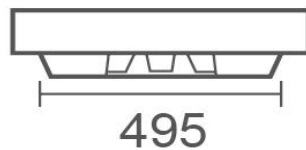

FABBRIS II

□ Gloss White
WB 5243C-II

SPECIFICATIONS

MATERIAL: Vitreous China

CAPACITY: 6.5L

MEASUREMENTS: 540 x 440 x 160mm 15.5KG

WASTE: Use 32mm with Overflow Waste (Not Supplied)

CLEANING & MAINTENANCE: