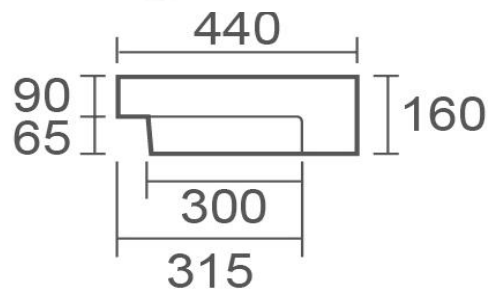

FABBRIS II

□ Gloss White
WB 5243C-II

SPECIFICATIONS

MATERIAL: Vitreous China

CAPACITY: 6.5L

MEASUREMENTS: 540 x 440 x 160mm 15.5KG

WASTE: Use 32mm with Overflow Waste (Not Supplied)

CLEANING & MAINTENANCE: